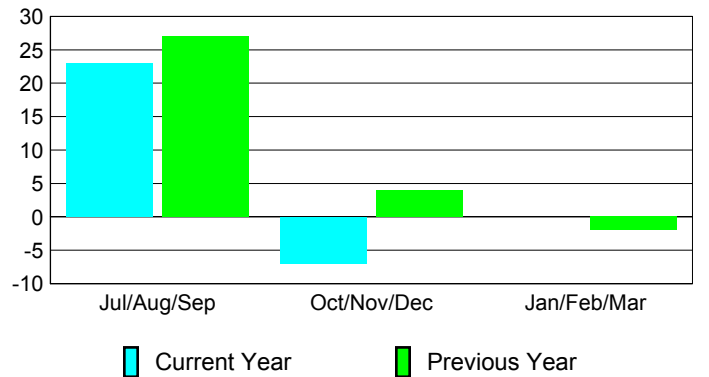

Membership Results
2012-2013

Membership
2011-2012

Month	Net Memb Goal	Actual New Memb	Actual Dropped Memb	Gain/Loss of Memb	Gain/Loss of Memb
Jul/Aug/Sep	25	54	-31	23	27
Oct/Nov/Dec	25	13	-20	-7	4
Jan/Feb/Mar	25				-2
Totals	75	67	-51	16	29

Membership Results 2012-2013

Goal, New, Dropped, Gain/Loss

Comparison of Membership Gain/Loss

Current Year Compared to the Previous Year

Gender Comparison 2012-2013

Jul/Aug/Sep

Oct/Nov/Dec

Jan/Feb/Mar