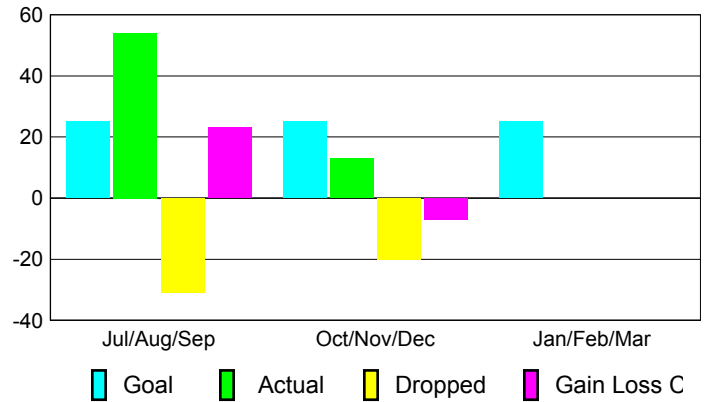

Membership Results 2012-2013

Goal, New, Dropped, Gain/Loss

Comparison of Membership Gain/Loss

Current Year Compared to the Previous Year